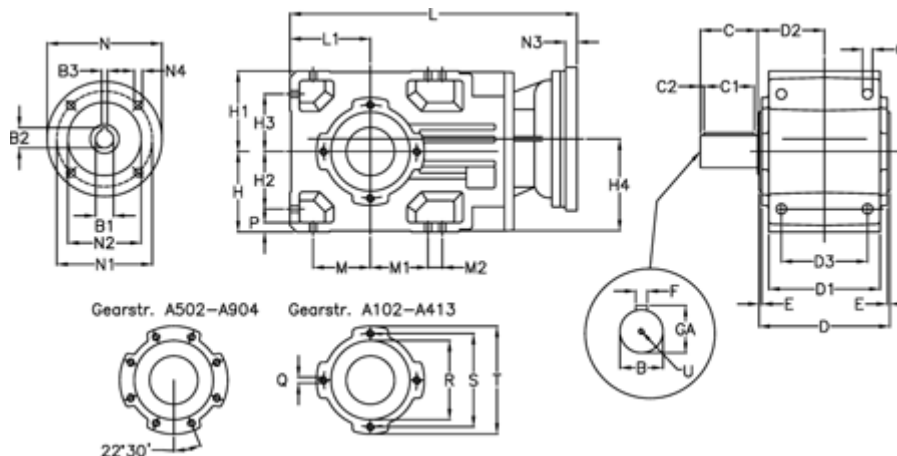

Article number: 29600202121235
 Description: Bevel helical gearbox
 A202UR-21,2-P90B5

Measures

B = 30	D1 = 110	H1 = 80	M2 = 0	Q = M8x15
B1 = 24	D2 = 73.0	H2 = 60	N = 200	R = 95
B2 = 27.3	D3 = 90	H3 = 60	N1 = 165	S = 115
B3 = 8	Description = A202UR-xx-P90 B5	H4 = 93.0	N2 = 130	T = 140
C = 60	E = 3.0	L = 325.5	N3 = -	U = M10x22
C1 = 50	F = 10	L1 = 80	N4 = M10x12	
C2 = 5.0	GA = 33	M = 60	O = 9.5	
D = 136	H = 80	M1 = 60	P = 9	